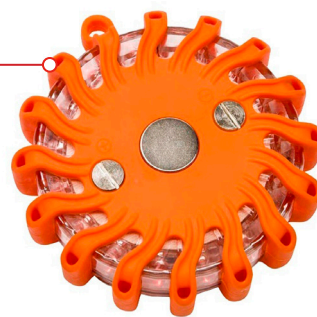

Just plug charger into socket in kit to recharge all 6 flares at once

IP67 weatherproof housing

16 ultra-bright red/orange LEDs per unit

Magnetic, fixes conveniently to steel surfaces (the flare is shaped so the magnet does not directly contact the surface—no risk of scratching)

Supplied with two chargers for 12V and 230V

RECHARGEABLE LED ROAD FLARE/WARNING DISK

PRODUCT CODE: RF-R6

Esko LED road rechargeable kit of 6 units with chargers

PERFORMANCE FEATURES

LED Road Flares are a versatile safety equipment addition for police, firefighters, emergency teams, truck drivers, and very useful to any motorist in the event of a breakdown or accident. Can be placed inside a traffic cone for highly effective night warning or fit to the top of a cone with the Esko RF-MM mount.

- + Just plug charger into socket in kit to recharge all 6 flares at once
- + Supplied with two chargers for 12V and 230V
- + 16 ultra-bright red/orange LEDs per unit
- + IP67 weatherproof housing
- + Magnetic, fixes conveniently to steel surfaces (the flare is shaped so the magnet does not directly contact the surface—no risk of scratching)
- + Visible for up to 1000m
- + Disc is protected by rubberised fins, shock resistant, shatterproof (can even survive being driven over!)
- + Fit to the top of a cone with the Esko RF-MM mount
- + 9 user-selectable flashing patterns
- + High capacity lithium-ion battery, lasts up to 60 hours depending on light pattern
- + Dimensions: 35mm H x 105mm Dia
- + Weight: each flare 204g